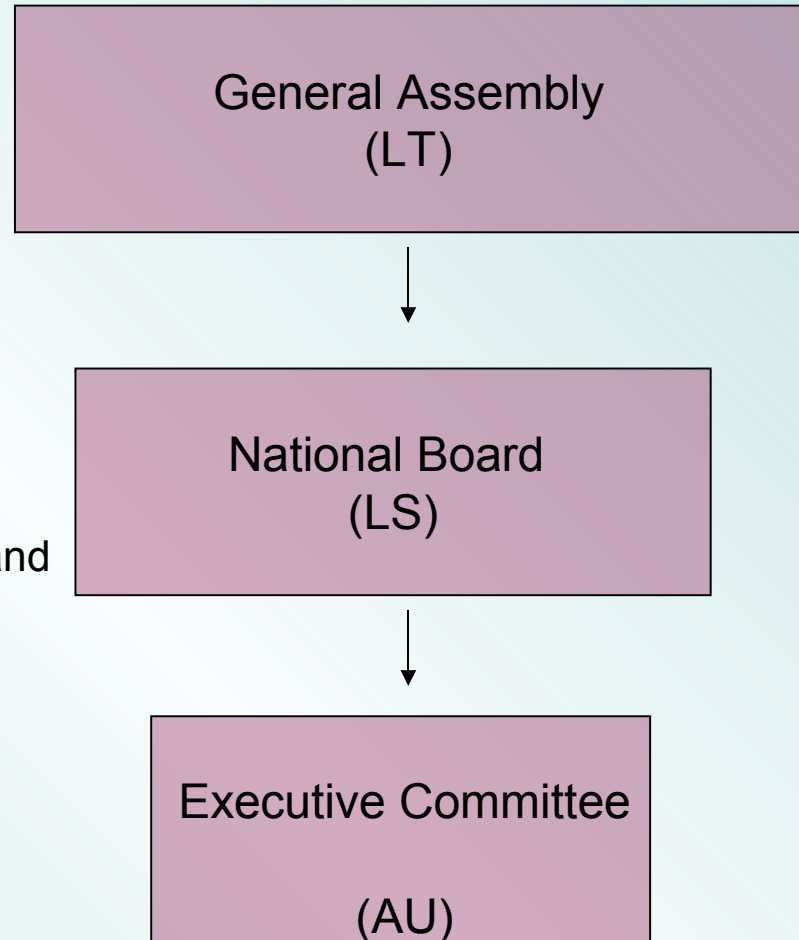

## The General assembly:

NSUs top level politically.

93 delegates from our member student democracies.

Once every year (april)

-Legislative body

Approves:

- Guidelines for the board and the EC.
- Budget, policy papers and platforms.

They elect the five students in the EC. and decide their plan of work.

## The National board:

They meet minimum five times a year.

- Decide policypapers and follow up the EC.

- Agree on budgets.

-Legislative body